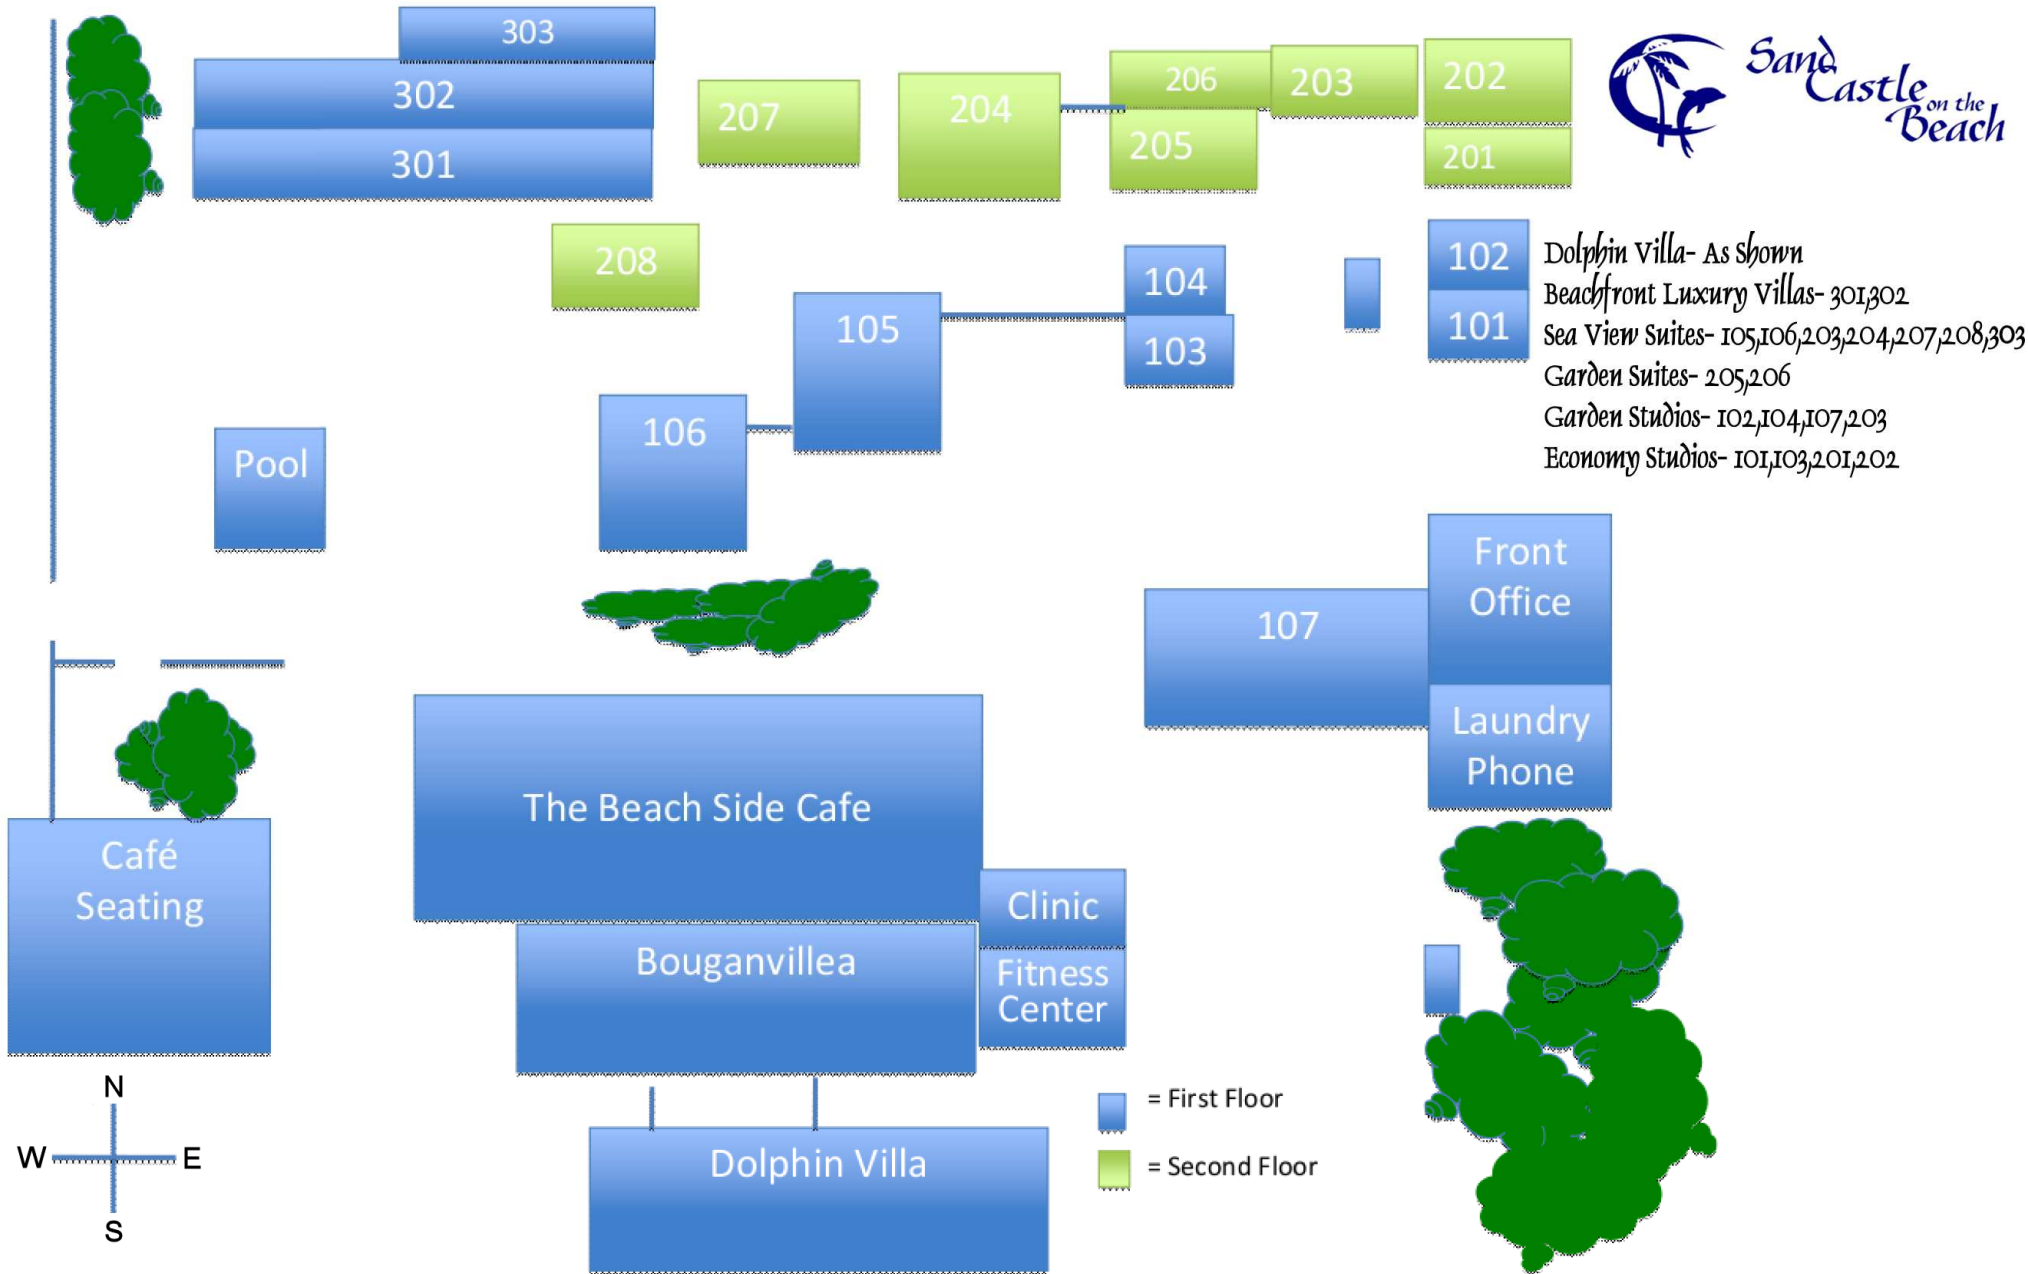

Caribbean Sea

- Dolphin Villa- As Shown
- Beachfront Luxury Villas- 301,302
- Sea View Suites- 105,106,203,204,207,208,303
- Garden Suites- 205,206
- Garden Studios- 102,104,107,203
- Economy Studios- 101,103,201,202

Blue box = First Floor  
Green box = Second Floor

Caribbean Sea